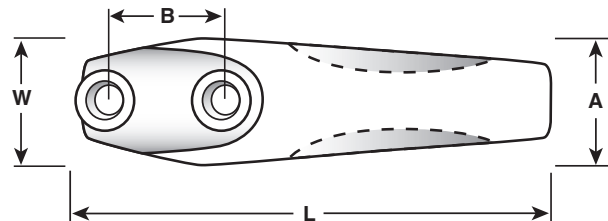

Bolt-On Style Uni-Teeth

GETCO NUMBER	DIMENSION - INCHES (mm)							WEIGHT		SIZE	FASTENER
	L	H	W	A	B	C	D	lbs.	kg.		
20W70 13130	6 3/4" (171)	3/8" (9)	1 1/4" (32)	3/4" (19)	1 1/2" (38)			2.5	1.2		
10E-7 22211	7 1/2" (191)	1/2" (14)	1 1/4" (32)	3/4" (19)	1 3/4" (44)			3.5	1.4		
20T-70 13130	9 3/8" (238)	11/16" (17)	1 1/2" (38)	7/8" (22)	2 3/8" (60)			5.5	2.4		
Y22	8 3/8" (213)	3/4" (19)	1 1/4" (32)	7/8" (22)	1 3/4" (44)			4.0	1.8		
SX 107	7 1/2" (191)	1/2" (13)	1 1/2" (38)	5/8" (16)	2 1/4" (57)			3.5	1.4		
9W1879	11" (279)	7/8" (22)	2" (51)	1 1/8" (29)	3" (76)			8	3.6		