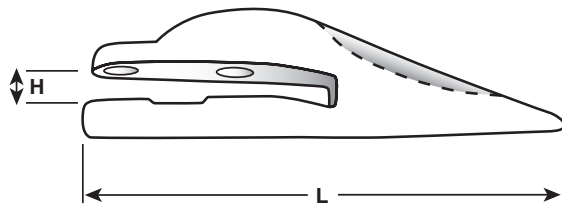

Bolt-On Style Uni-Teeth

GETCO NUMBER	DIMENSION - INCHES (mm)							WEIGHT		SIZE	FASTENER
	L	H	W	A	B	C	D	lbs.	kg.		
20W70 13130	6 3/4" (171)	3/8" (9)	1 1/4" (32)	3/4" (19)	1 1/2" (38)			2.5	1.2		
10E-7 22211	7 1/2" (191)	1/2" (14)	1 1/4" (32)	3/4" (19)	1 3/4" (44)			3.5	1.4		
20T-70 13130	9 3/8" (238)	11/16" (17)	1 1/2" (38)	7/8" (22)	2 3/8" (60)			5.5	2.4		
Y22	8 3/8" (213)	3/4" (19)	1 1/4" (32)	7/8" (22)	1 3/4" (44)			4.0	1.8		
SX 107	7 1/2" (191)	1/2" (13)	1 1/2" (38)	5/8" (16)	2 1/4" (57)			3.5	1.4		
9W1879	11" (279)	7/8" (22)	2" (51)	1 1/8" (29)	3" (76)			8	3.6		