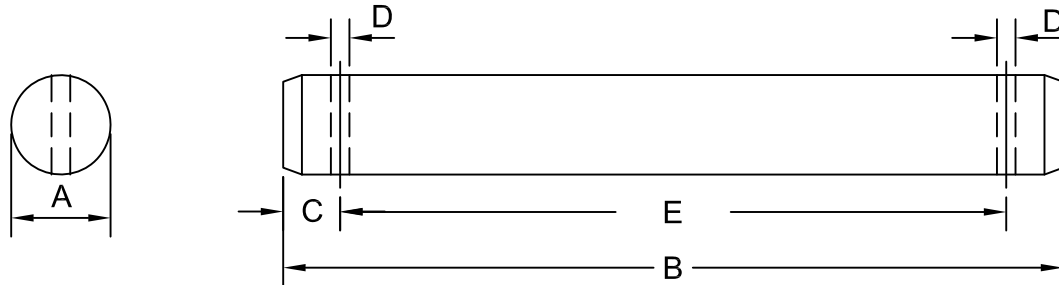

H-E PARTS

DISTRIBUTION

An H-E Parts International Company

www.h-eParts.com

PINS & BUSHINGS

S.No	Part No	Description	Diameter A	Length B	Lock Pin Holes	Length C	Diameter D	Length E
1	GT-60X28.5X1	Pin	2.36" [60.00mm]	28.50"	1	1.00"	0.5625"	-
2	GT-63.5X11X1	Pin	2.50" [63.50mm]	11.00"	1	2.69"	0.6875"	-
3	GT-63.5X11.25X1	Pin	2.50" [63.50mm]	11.25"	1	2.75"	0.6875"	-
4	GT-63.5X7X1	Pin	2.50" [63.50mm]	7.00"	1	1.00"	0.6500"	-
5	GT-63.5X8.125X1	Pin	2.50" [63.50mm]	8.13"	1	1.00"	0.6875"	-
6	GT-65X28.5X1	Pin	2.55" [65.00mm]	28.50"	1	1.00"	0.6500"	-
7	GT-65X35X1	Pin	2.55" [65.00mm]	35.00"	1	1.00"	0.5625"	-
8	GT-70X28.5X1	Pin	2.75" [70.00mm]	28.50"	1	1.00"	0.6500"	-
9	GT-70X35X1	Pin	2.75" [70.00mm]	35.00"	1	1.00"	0.6875"	-
10	GT-80X26X1	Pin	3.15" [80.00mm]	26.00"	1	1.00"	0.6875"	-
11	GT-80X35.63X2	Pin	3.15" [80.00mm]	35.63"	2	1.25"	1.1250"	32.00"
12	GT-80X36X1	Pin	3.15" [80.00mm]	36.00"	1	1.00"	0.6875"	-
13	GT-80X36.5X1	Pin	3.15" [80.00mm]	36.50"	1	1.00"	0.6875"	-
14	GT-80X37.63X2	Pin	3.15" [80.00mm]	37.63"	2	1.25"	1.1250"	34.00"
15	GT-80X40X1	Pin	3.15" [80.00mm]	40.00"	1	1.25"	0.6875"	-
16	GT-90X26X1	Pin	3.54" [90.00mm]	26.00"	1	1.00"	0.6875"	-
17	GT-90X37X1	Pin	3.54" [90.00mm]	37.00"	1	1.00"	0.6875"	-
18	GT-90X35.63X2	Pin	3.54" [90.00mm]	35.63"	2	1.25"	1.1250"	32.00"
19	GT-90X37.63X2	Pin	3.54" [90.00mm]	37.63"	2	1.25"	1.1250"	34.00"
20	GT-90X39.5X1	Pin	3.54" [90.00mm]	39.50"	1	1.00"	0.6250"	-
21	GT-90X40X1	Pin	3.54" [90.00mm]	40.00"	1	1.25"	0.6875"	-
22	GT-100X35.63X2	Pin	3.94" [100.0mm]	35.63"	2	1.25"	1.1250"	32.00"
23	GT-100X37.63X2	Pin	3.94" [100.0mm]	37.63"	2	1.25"	1.1250"	34.00"
24	GT-110X35.63X2	Pin	4.33" [110.0mm]	35.63"	2	1.25"	1.1250"	32.00"
25	GT-110X37.63X2	Pin	4.33" [110.0mm]	37.63"	2	1.25"	1.1250"	34.00"
			OD	ID	Length			
26	GT-7Y5128	BUSHING	3.75"	3.15"	4.125"	-	-	-
27	GT-2077033160	BUSHING	4.15"	3.55"	3.550"	-	-	-
28	GT-7Y3427	BUSHING	3.75"	3.15"	3.150"	-	-	-
29	GT-7K9549	BUSHING	2.50"	2.00"	2.350"	-	-	-