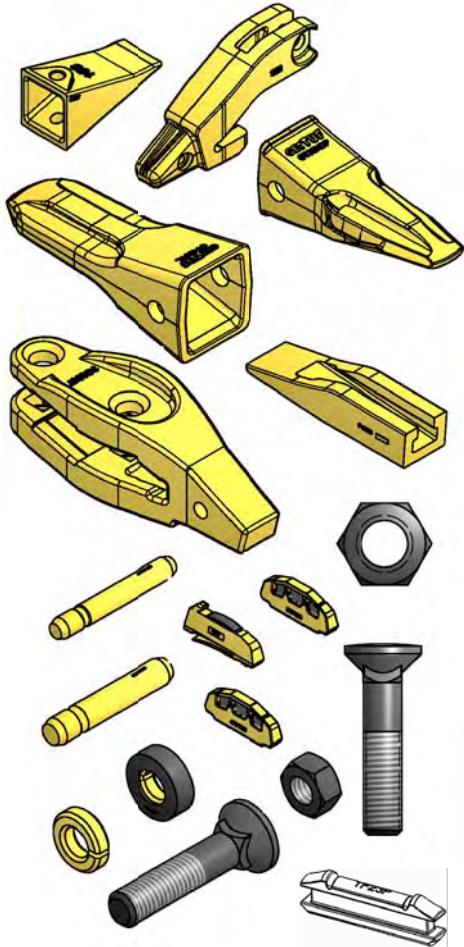

GETCO OFFICE

SEATTLE WAREHOUSE

ATLANTA WAREHOUSE

PHOENIX WAREHOUSE

CONTACT US AT:-

GROUND ENGAGING TOOL COMPANY

WHOLESALE DISTRIBUTOR OF
 "GETTUF" WEAR PARTS
REVERSE ENGINEERING - 3D SCANNER
& METALLURGIST FACILITY AVAILABLE

GETTUF[®]
CALL: 800-438-2699

<http://www.getcoltd.com>
 ATLANTA - SEATTLE - PHOENIX - TORONTO

GETCO Ltd.

GROUND ENGAGING TOOL COMPANY

TEETH, ADAPTERS & HARDWARE

SPECIALTY CASTINGS & FORGINGS

REVERSE ENGINEERING - 3D SCANNER
& METALLURGIST FACILITY AVAILABLE

RIPPER SHANKS, HALF ARROW EDGES & SIDE CUTTERS