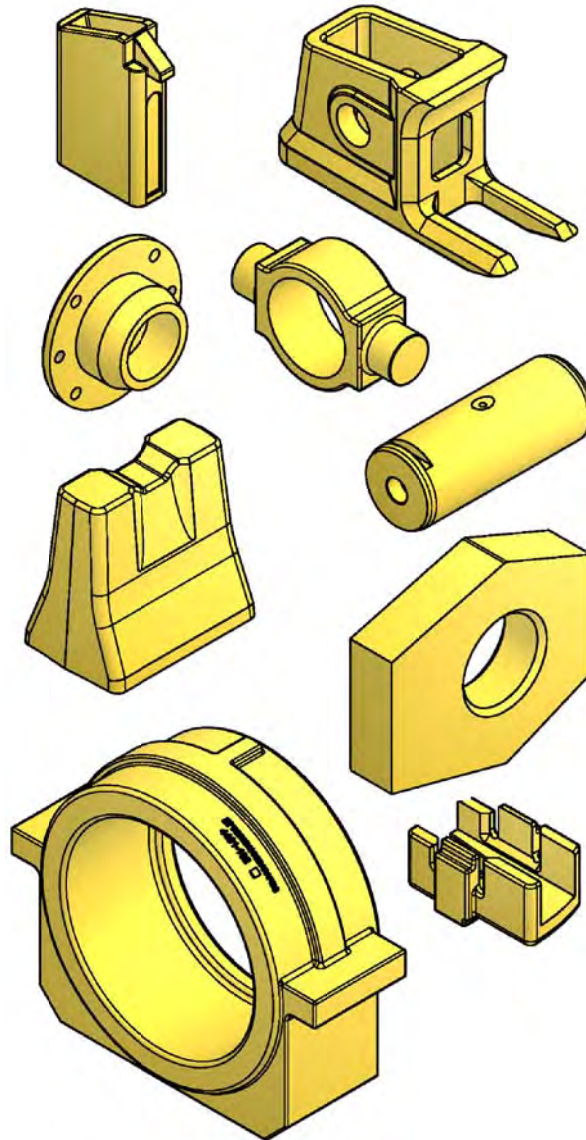

GETCO OFFICE

SEATTLE WAREHOUSE

ATLANTA WAREHOUSE

PHOENIX WAREHOUSE

CONTACT US AT:-

GROUND ENGAGING TOOL COMPANY

WHOLESALE DISTRIBUTOR OF
 "GETTUF" WEAR PARTS
REVERSE ENGINEERING - 3D SCANNER
& METALLURGIST FACILITY AVAILABLE

GETTUF[®]
CALL: 800-438-2699

<http://www.getcoltd.com>
 ATLANTA - SEATTLE - PHOENIX - TORONTO

GETCO Ltd.

GROUND ENGAGING TOOL COMPANY

TEETH, ADAPTERS & HARDWARE

SPECIALTY CASTINGS & FORGINGS

REVERSE ENGINEERING - 3D SCANNER
& METALLURGIST FACILITY AVAILABLE

RIPPER SHANKS, HALF ARROW EDGES & SIDE CUTTERS