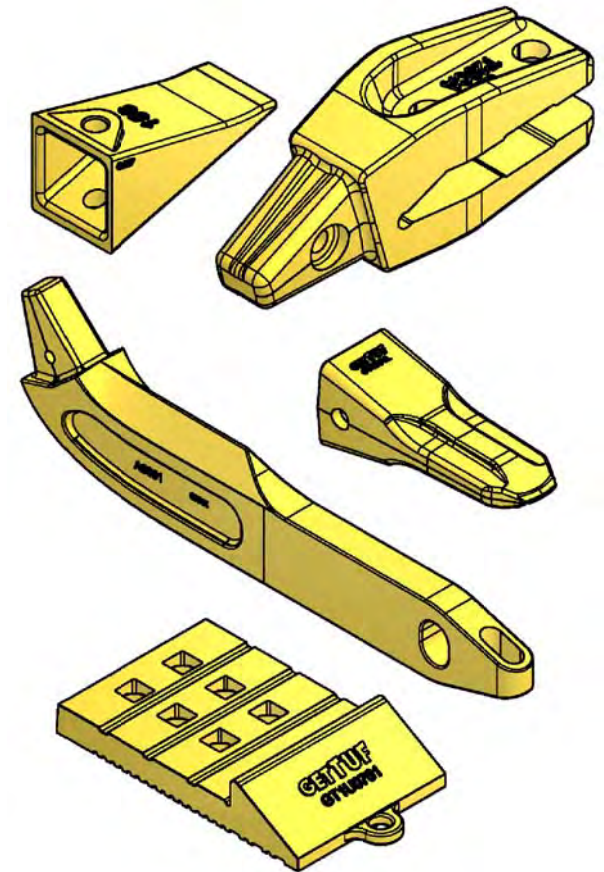

GETCO OFFICE

SEATTLE WAREHOUSE

ATLANTA WAREHOUSE

PHOENIX WAREHOUSE

CONTACT US AT:-

GROUND ENGAGING TOOL COMPANY

WHOLESALE DISTRIBUTOR OF
 "GETTUF" WEAR PARTS
REVERSE ENGINEERING - 3D SCANNER
& METALLURGIST FACILITY AVAILABLE

GETTUF[®]
CALL: 800-438-2699

<http://www.getcoltd.com>
 ATLANTA - SEATTLE - PHOENIX - TORONTO

GETCO Ltd.

GROUND ENGAGING TOOL COMPANY

TEETH, ADAPTERS & HARDWARE

SPECIALTY CASTINGS & FORGINGS

REVERSE ENGINEERING - 3D SCANNER
& METALLURGIST FACILITY AVAILABLE

RIPPER SHANKS, HALF ARROW EDGES & SIDE CUTTERS